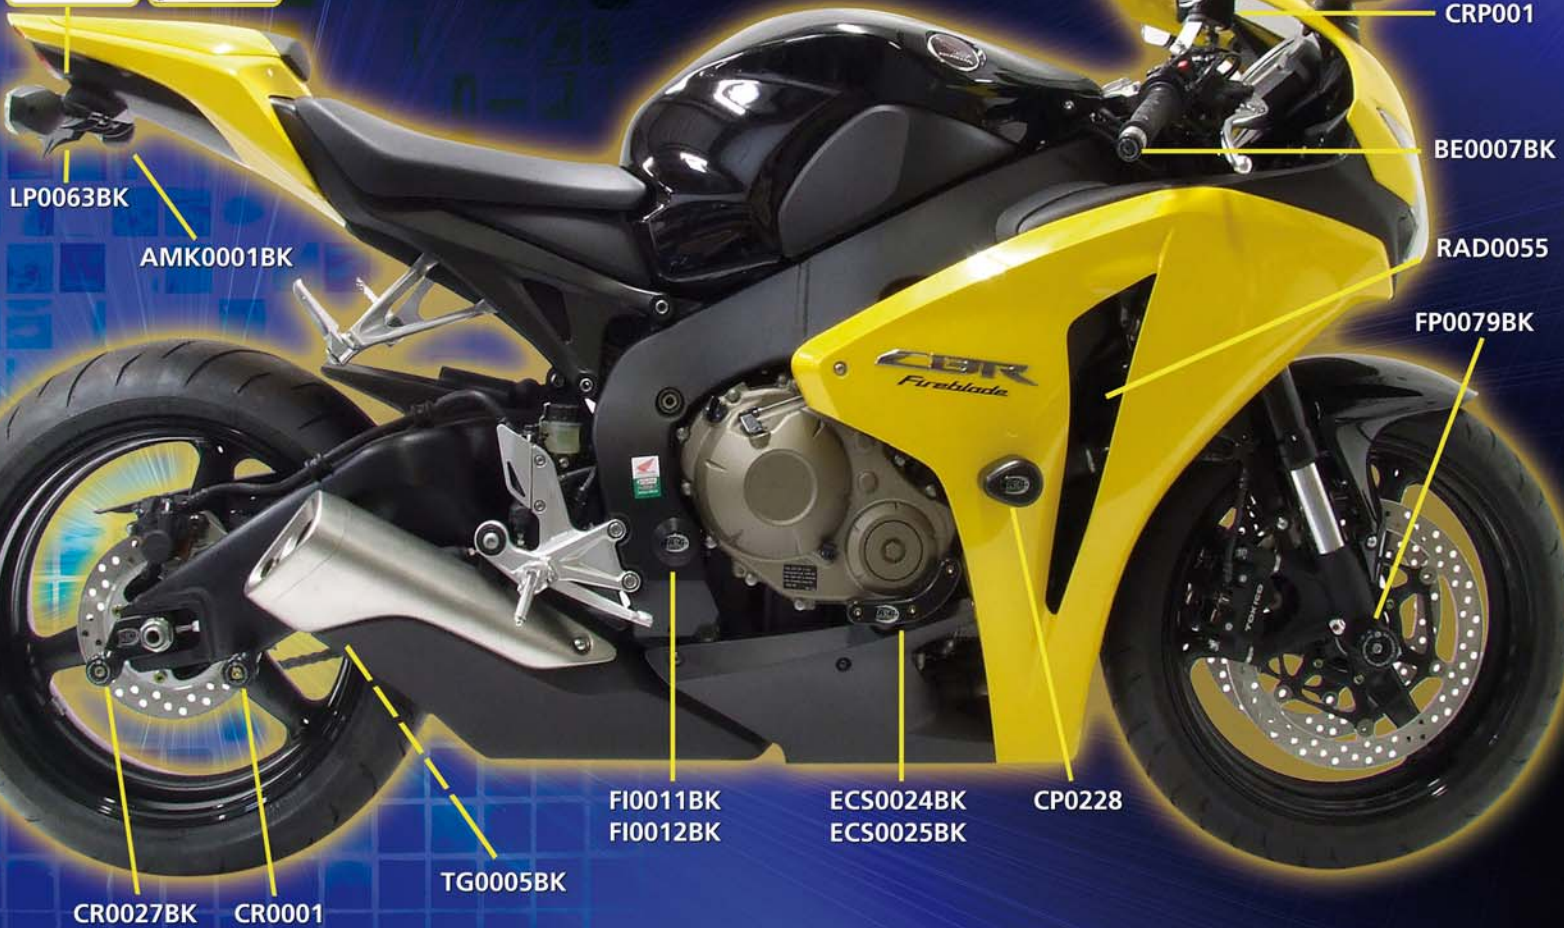

Honda CBR1000RR Fireblade (08-09)

CP0228 - \$105.00
Aero Crash Protectors

FP0079BK - \$50.00
Fork Protectors

CR0027BK - \$80.00
Offset Cotton Reels

BE0007BK - \$42.00
Bar End Protectors

ECS0024BK - \$70.00
Engine Case Slider (LHS)

ECS0025BK - \$70.00
Engine Case Slider (RHS)

FI0011BK - \$23.00
Frame Insert (LHS)

FI0012BK - \$23.00
Frame Insert (RHS)

LP0063BK - \$199.00
Tail Tidy

AMK0001BK - \$26.95
Tail Tidy Alarm Adaptor

RAD0055 - \$109.00
Radiator Guard
Black or Titanium

TG0005BK - \$60.00
Road Racing Toe Guard

CRP001 - \$11.95
Brake/Clutch Reservoir Protector

CR0001 - \$42.00
Cotton Reels

R&G

OEM

LP0063BK

AMK0001BK

CRP001